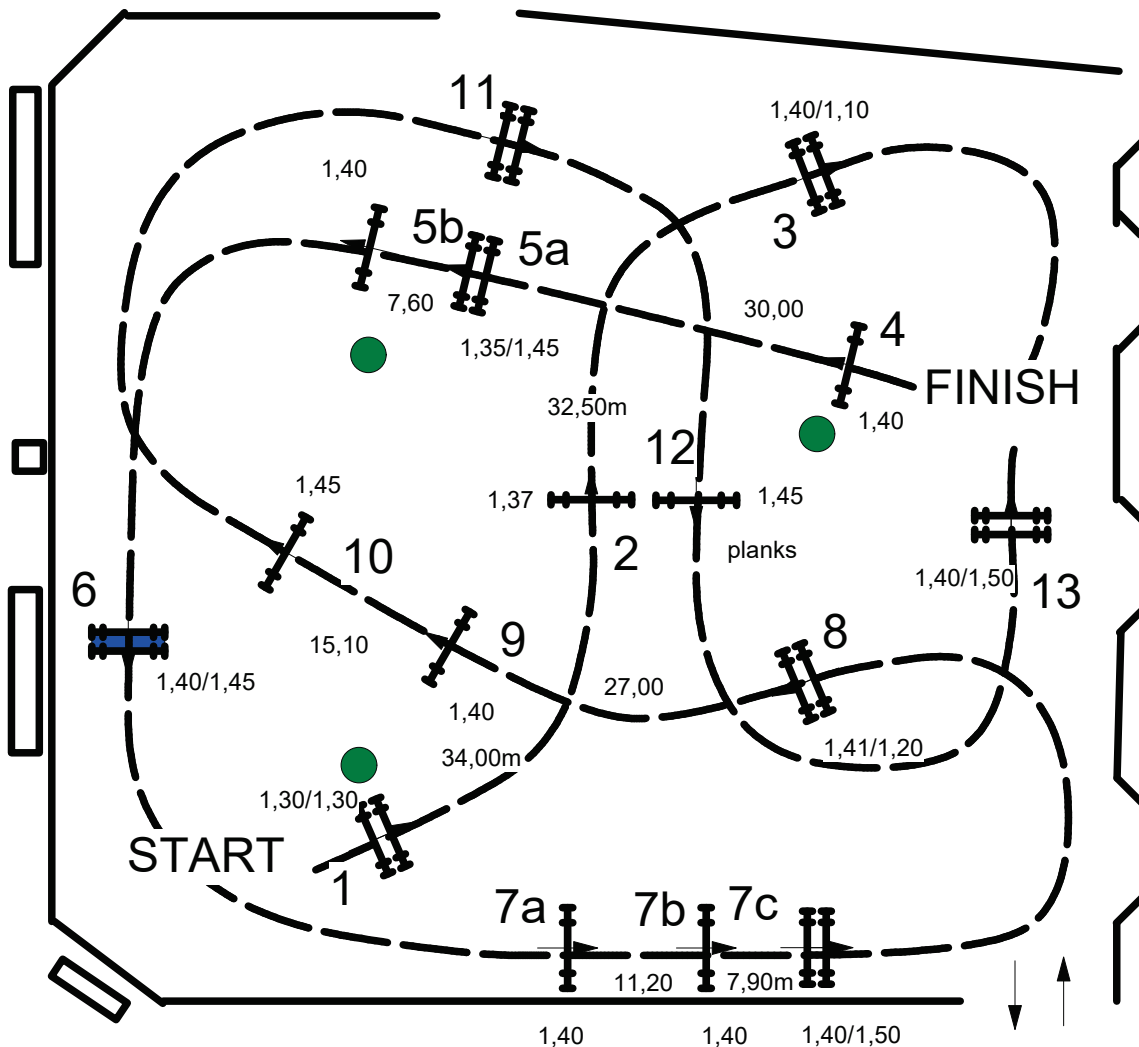

\$20,000 Open Welcome Stake II Sec 2(A/B)

- FEI RG / ART:
- HEIGHT: m
- SPEED: 375m/min
- FIRST ROUND: 1-13
- DISTANCE: 510
- TIME ALLOWED: 82 sec
- JUMP OFF: 3,4,5A,5B,6,10,11,12,13
- J/O DISTANCE: 320m
- J/O TIME ALLOWED: 52 sec

Course Designer: Oscar Soberon

Dallas, Texas

www.worldwideequestrian.com